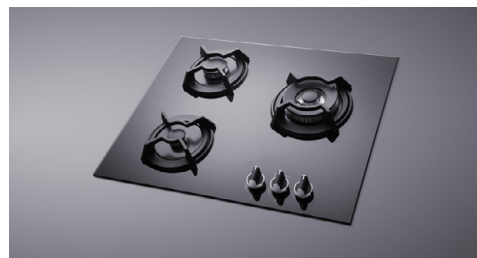

KITCHEN APPLIANCES

Every once in a while, a new
technology, an old problem, and a
big idea turn
into an innovation.

DEFENDI

MG 0014

ابعاد: ۶۲۰×۵۲۰ میلی‌متر

DEFENDI

MG 004

ابعاد: ۶۲۰×۵۲۰ میلی‌متر